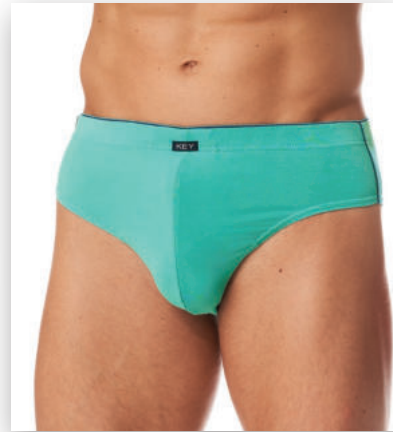

melange

melange

MPP 868 / 2 pack

95% cotton, 5% elastane s.j. melange size: M, L, XL, 2XL

melange

MPP briefs

MPP 174 / 2 pack
95% cotton, 5% elastane s.j. size: M, L, XL, 2XL

MPP 138 / 2 pack
95% bamboo, 5% elastane s.j. size; M, L, XL, 2XL