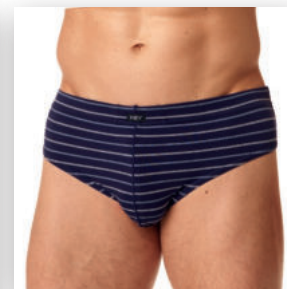

95% cotton, 5% elastane s.j. size: M, L, XL, 2XL

MPP 382 / 2 pack

95% cotton, 5% elastane s.j. size: M, L, XL, 2XL

MPP briefs